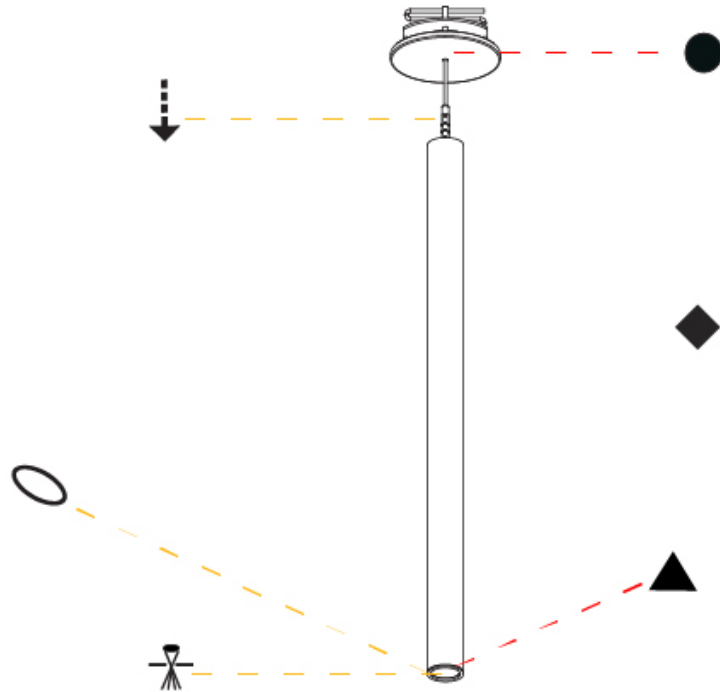

HANGOVER PLUG SHINE MONOPOINT RECESSED CANOPY SUSPENSION

A30844-

PROJECT

TYPE

SPECIFIER

QUANTITY

DATE

A